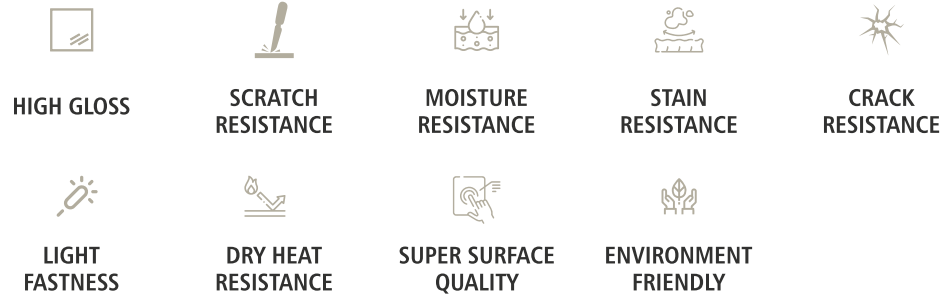

ISO 9001 : 2015 CERTIFIED COMPANY

UV HIGH GLOSS PANEL

High gloss panels are gloss effect decorative wood panels. This ready to use panel having luxurious mirror finishing. High gloss panel create modern graceful furniture combination with mirror shine.

KEY FEATURES

SUPERMATT (SOFT TOUCH) PANEL

Supermatt panels are matt (Silky Touch) effect decorative wood panels. This ready to use panels having luxurious matt (Silky Touch) finishing. This panel create modern graceful furniture combination with Supermatt (Soft Touch) shine.